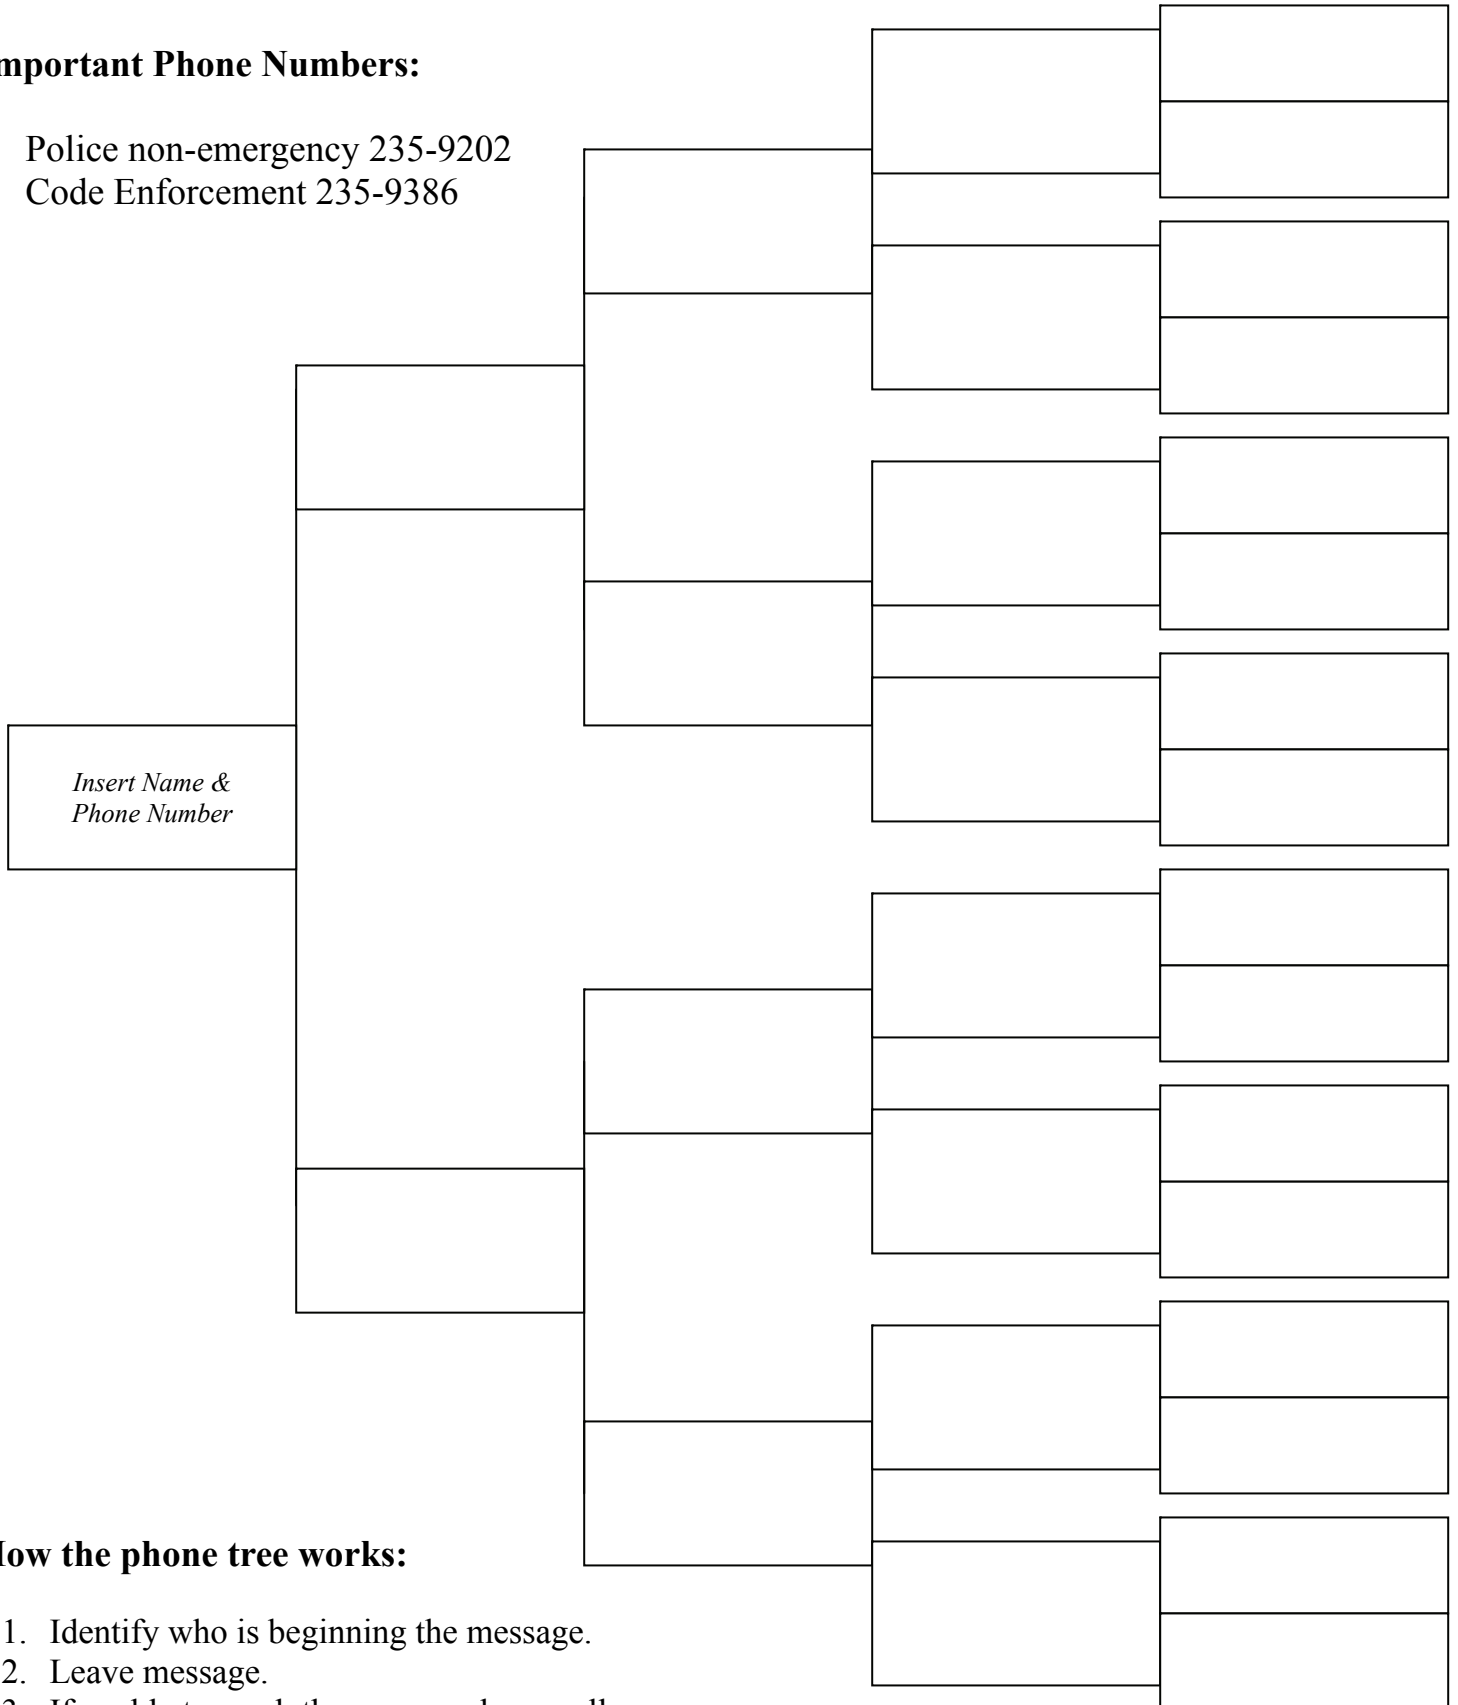

Safety Committee Phone Tree

Important Phone Numbers:

Police non-emergency 235-9202
Code Enforcement 235-9386

How the phone tree works:

1. Identify who is beginning the message.
2. Leave message.
3. If unable to reach the person, please call the people they are assigned to call.
4. Don't forget to call and report the concern!